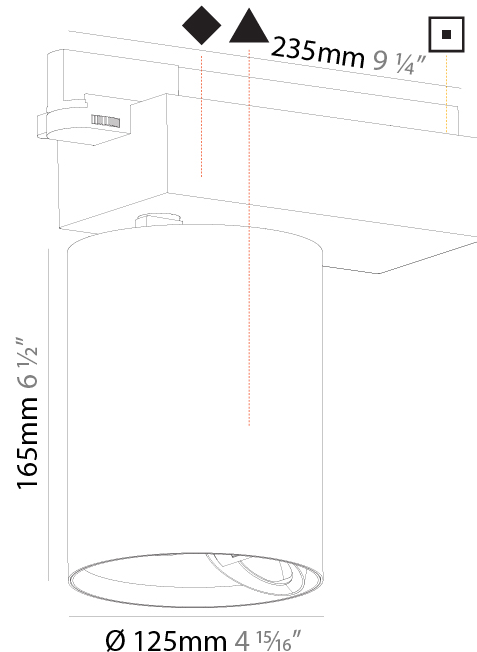

GENERAL

Series: Centriq
Subseries: Centriq Wallwash
Brand: Prolicht
Division: Architectural
Mounting Type: Track
Mounting Location: Ceiling
Subcategory: Spots

PHYSICAL

Shape: Cylinder
Diameter (mm): 125
Diameter (in): 4 15/16
Length (mm): 235
Length (in): 9 1/4
Height (mm): 165
Height (in): 6 1/2
Light Distribution: Adjustable / Asymmetric
Fixture Finish: SSR / BKV / CWI / CRY / HAB / LAG / UFT / ITA / RUA / RUR / MIC / FTG / MYG / TWT / LOD / PUS / FRO / FUP / KIA / POP / BLS / SPG / MEY / GOH / GUM / CHC / COM / ABZ / JAG / OBR / MOS / ROR
Fixture Material: Aluminum

ELECTRICAL

Lamp Type: LED (Zhaga Standard)
Input Wattage (W): 37.1
Total Output Wattage (W): 34
Dimming: Tri-Mode (Non-Dimming and Phase Dimming (120Vac only) and 0-10V Dimming)
Driver Included: Yes
Driver Location: Integrated
Driver Type: Constant Current - Universal
Driver Class: Class 2
Input Voltage (V): 120 - 277
Constant Current (MA): 1050

LED

Number of LEDs: 1
Color Temperature (°K): 2700 / 3000 / 3500 / 4000
Max. Delivered Lumen (lm): 2840 / 2950 / 3048 / 3110
CRI: >90 CRI
Efficiency (%): 85
Lamp Life (hrs): 50000

OPTICAL

Reflector: Multi-faceted
Adjustability: Rotational 340°; Tilt 90°

RATINGS AND CERTIFICATIONS

Certified By: Certified for North American Standards
IP rating: IP20